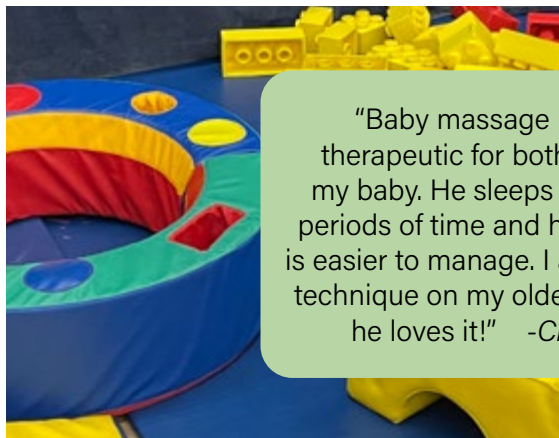

Morning

BABY MASSAGE

9:30AM - 11:00AM

0 MONTHS - 9 MONTHS

Activity Room

Massaging the Baby is relaxing for both mother and baby.

It can help with colic, constipation, crying and send them off to sleep. With Penelope – Baby massage therapist.

2:00-2:30 PM

SING, CLAP & DANCE WITH AUNTY CHANA

13th June

11th July

BABY PACK

Free baby packs to welcome your newborn. Can be collected in Stay & Play sessions or from reception.

“Baby massage is very therapeutic for both me and my baby. He sleeps for longer periods of time and his teething is easier to manage. I also use the technique on my older child and he loves it!” -Chani M